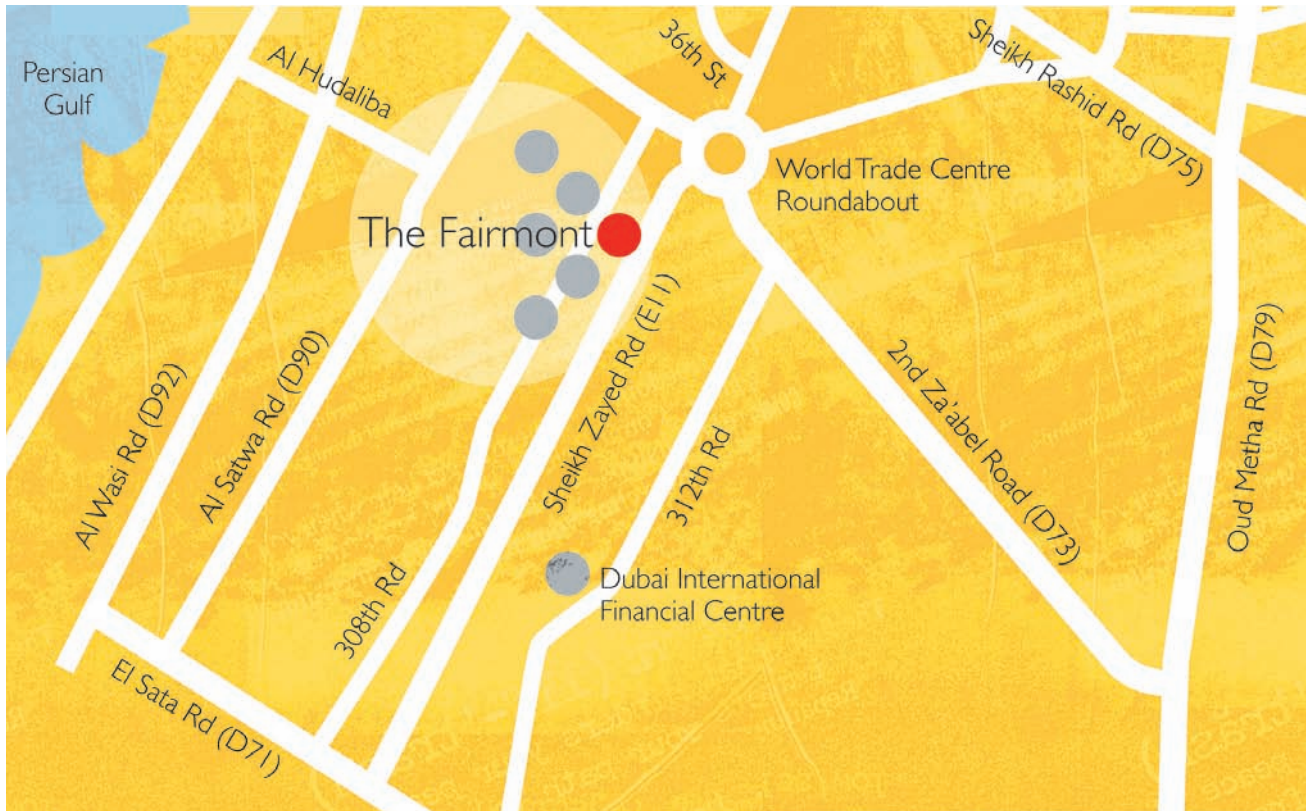

## Where to find us

The Hardwick Partnership  
Office 1303  
The Fairmont  
Sheikh Zayed Road  
PO Box 49042  
Dubai  
United Arab Emirates

T +971 4 3313801

F +971 4 3329151

E [info@HardwickPartnership.com](mailto:info@HardwickPartnership.com)